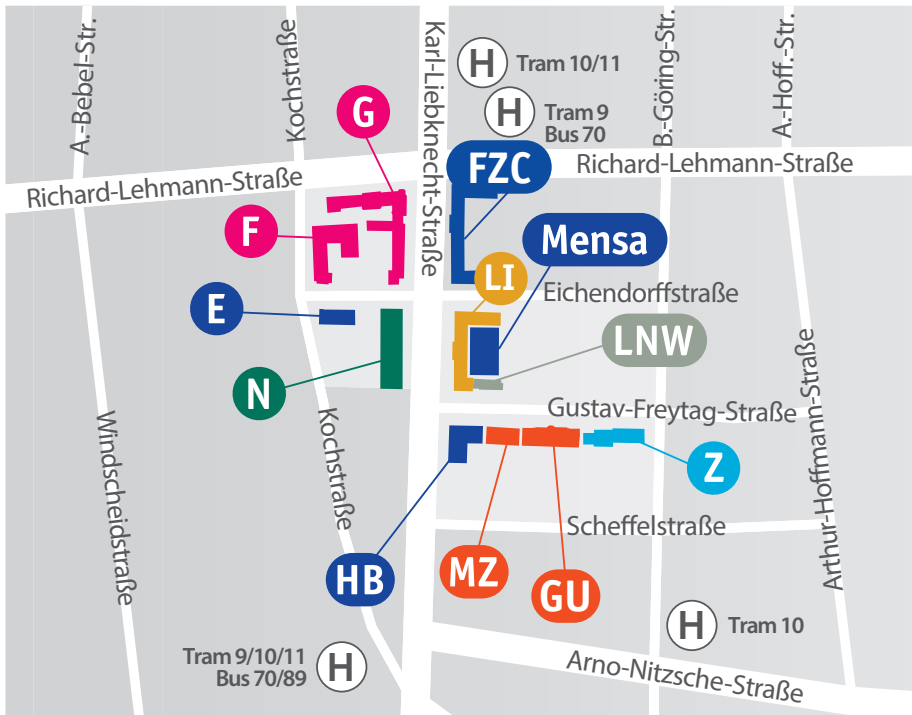

---

- LNW** **Laboratory Building Sciences**  
Gustav-Freytag-Straße 41A, 04277 Leipzig  
Tram 9, 10, 11 Bus 89 ☉ Connewitz Kreuz

---

- MZ** **Multi Media Center** Gustav-Freytag-Straße 40, 04277 Leipzig  
Tram 9, 10, 11 Bus 89 ☉ Connewitz Kreuz

---

- N** **NIEPER-Building** Karl-Liebknecht-Straße 134, 04277 Leipzig  
Tram 9, 10, 11 Bus 89 ☉ Connewitz Kreuz

---

- W** **WIENER-Building** Wächterstraße 13, 04107 Leipzig  
Bus 89 ☉ Wächterstraße

---

- Z** **ZUSE-Building** Gustav-Freytag-Straße 42A, 04277 Leipzig  
Tram 9, 10, 11 Bus 89 ☉ Connewitz Kreuz

## Addresses, traffic links from main station

- E Eichendorffstraße** Eichendorffstraße 2, 04277 Leipzig  
Tram 9, 10, 11 HTWK

---

- FZC Research Center Campus**  
Karl-Liebnecht-Straße 143, 04277 Leipzig  
Tram 9, 10, 11 HTWK